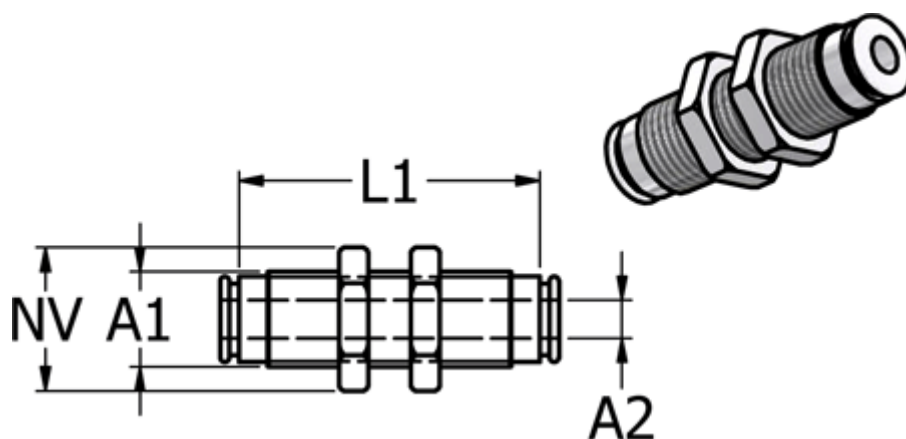

Data Sheet

Article number: 5868510168

Description: Metal Push-in fitting 851.016-8, Ø8 / M16x1
Bulkhead with FPM O-ring

Measures

Ext. hose diameter A2 =

L1 = 37

NV = 18

Thread A1 = M16x1